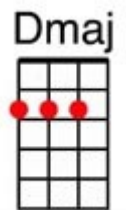

Memphis Tennessee - Elvis

Intro: STRUM [G] [G] [G] [G]

Long [D] distance information give me Memphis, Tennessee
Help me find the party, trying to get in touch with me
She [G] could not leave her number, but i know who placed the call
My [D] uncle took the [D7] message and he wrote it on the [G] wall
[G] [G] [G]

[D] Help me information to get in touch with my Marie
She's the only one who'd phone me here from Memphis, Tennessee
Her [G] home is on the south side, high upon a ridge
[D] Just a half a [D7] mile from the Mississippi [G] bridge
[G] [G] [G]

Instrumental (Kazoo/Hum)

*Long [D] distance information give me Memphis, Tennessee
Help me find the party trying to get in touch with me
She [G] could not leave her number but i know who placed the call
My [D] uncle took the [D7] message and he wrote it on the [G] wall
[G] [G] [G]*

[D] The la...st time I saw Marie, she was waving me goodbye
With hurry home drops on her cheek, that trickled from her eye
Ma [G] rie is only six years old, information please
[D] Try to put me [D7] through to her in Memphis, Tennes [G] see
[G] [G] [G- STOP]