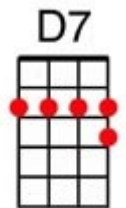

Memphis Tennessee - Elvis

Intro: STRUM [G] [G] [G] [G]

Long [D] distance information give me Memphis, Tennessee
Help me find the party, trying to get in touch with me
She [G] could not leave her number, but i know who placed the call
My [D] uncle took the [D7] message and he wrote it on the [G] wall
[G] [G] [G]

[D] Help me information to get in touch with my Marie
She's the only one who'd phone me here from Memphis, Tennessee
Her [G] home is on the south side, high upon a ridge
[D] Just a half a [D7] mile from the Mississippi [G] bridge
[G] [G] [G]

Instrumental (Kazoo/Hum)

*Long [D] distance information give me Memphis, Tennessee
Help me find the party trying to get in touch with me
She [G] could not leave her number but i know who placed the call
My [D] uncle took the [D7] message and he wrote it on the [G] wall
[G] [G] [G]*

[D] Help me information, more than that I cannot add
Only that I miss her, and all the fun we had
But [G] we were pulled apart because her mom did not agree
[D] Tore apart our [D7] happy home in Memphis, Tennes [G] see
[G] [G] [G]