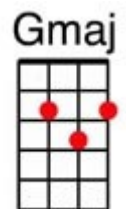

Memphis Tennessee - Elvis

Intro: STRUM [G] [G] [G] [G]

Long [D] distance information give me Memphis, Tennessee
Help me find the party, trying to get in touch with me
She [G] could not leave her number, but i know who placed the call
My [D] uncle took the [D7] message and he wrote it on the [G] wall
[G] [G] [G]

[D] Help me information to get in touch with my Marie
She's the only one who'd phone me here from Memphis, Tennessee
Her [G] home is on the south side, high upon a ridge
[D] Just a half a [D7] mile from the Mississippi [G] bridge
[G] [G] [G]

Instrumental (Kazoo/Hum)

*Long [D] distance information give me Memphis, Tennessee
Help me find the party trying to get in touch with me
She [G] could not leave her number but i know who placed the call
My [D] uncle took the [D7] message and he wrote it on the [G] wall
[G] [G] [G]*

[D] The la...st time I saw Marie, she was waving me goodbye
With hurry home drops on her cheek, that trickled from her eye
Ma [G] rie is only six years old, information please
[D] Try to put me [D7] through to her in Memphis, Tennes [G] see
[G] [G] [G- STOP]