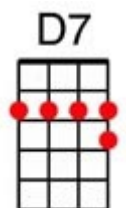

Memphis Tennessee - Elvis

Intro: STRUM [G] [G] [G] [G]

Long [D] distance information give me Memphis, Tennessee
Help me find the party, trying to get in touch with me
She [G] could not leave her number, but i know who placed the call
My [D] uncle took the [D7] message and he wrote it on the [G] wall
[G] [G] [G]

[D] Help me information to get in touch with my Marie
She's the only one who'd phone me here from Memphis, Tennessee
Her [G] home is on the south side, high upon a ridge
[D] Just a half a [D7] mile from the Mississippi [G] bridge
[G] [G] [G]

Instrumental (Kazoo/Hum)

*Long [D] distance information give me Memphis, Tennessee
Help me find the party trying to get in touch with me
She [G] could not leave her number but i know who placed the call
My [D] uncle took the [D7] message and he wrote it on the [G] wall
[G] [G] [G]*

[D] Help me information, more than that I cannot add
Only that I miss her, and all the fun we had
But [G] we were pulled apart because her mom did not agree
[D] Tore apart our [D7] happy home in Memphis, Tennes [G] see
[G] [G] [G]