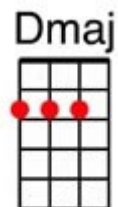

A Hard Days Night - Beatles

Intro: [G] single strum

It's been a [G] hard [C] day's [G] night
and I've been [F] working like a [G] dog
It's been a [G] hard [C] day's [G] night,
I should be [F] sleeping like a [G] log

But when I [C] get home to you,
I find the [D] thing that you do
Will make me [G] feel [C] all [G] right

You know I [G] work [C] all [G] day
to get you [F] money to buy you [G] things
And it's [G] worth it just to [C] hear you [G] say
you're gonna [F] give me every [G] thing

So why I [C] love to come home
cause when I [D] get you alone
You know I'll [G] feel [C] o [G] kay

When I'm [Bm] home [Em] everything seems to be [Bm] right
When I'm [G] home [Em] feeling you holding me [C] tight [D] tight, yeh

It's been a [G] hard [C] day's [G] night
and I've been [F] working like a [G] dog
It's been a [G] hard [C] day's [G] night,
I should be [F] sleeping like a [G] log

But when I [C] get home to you,
I find the [D] thing that you do
Will make me [G] feel [C] all [G] right

So why I [C] love to come home cause when I [D] get you alone
You know I'll [G] be [C] o [G] kay

When I'm [Bm] home [Em] everything seems to be [Bm] right
When I'm [G] home [Em] feeling you holding me [C] tight [D] tight, yeh

It's been a [G] hard [C] day's [G] night
and I've been [F] working like a [G] dog
It's been a [G] hard [C] day's [G] night,
I should be [F] sleeping like a [G] log

But when I [C] get home to you,
I find the [D] thing that you do
Will make me [G] feel [C] all [G] right
You know I [G] feel [C] all [G] right

You know I [G] feel... [C] all.... [G] right