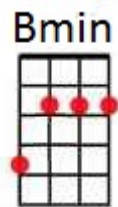

So why I [C] love to come home cause when I [D] get you alone
You know I'll [G] be [C] o [G] kay

When I'm [Bm] home [Em] everything seems to be [Bm] right
When I'm [G] home [Em] feeling you holding me [C] tight [D] tight, yeh

It's been a [G] hard [C] day's [G] night
and I've been [F] working like a [G] dog
It's been a [G] hard [C] day's [G] night,
I should be [F] sleeping like a [G] log

But when I [C] get home to you,
I find the [D] thing that you do
Will make me [G] feel [C] all [G] right
You know I [G] feel [C] all [G] right