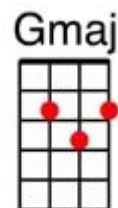

A Hard Days Night - Beatles

Intro: [G] single strum

It's been a [G] hard [C] day's [G] night
and I've been [F] working like a [G] dog
It's been a [G] hard [C] day's [G] night,
I should be [F] sleeping like a [G] log

So why I [C] love to come home
cause when I [D] get you alone
You know I'll [G] feel [C] o [G] kay

When I'm [Bm] home [Em] everything seems to be [Bm] right
When I'm [G] home [Em] feeling you holding me [C] tight [D] tight, yeh

So why I [C] love to come home cause when I [D] get you alone
You know I'll [G] be [C] o [G] kay

When I'm [Bm] home [Em] everything seems to be [Bm] right
When I'm [G] home [Em] feeling you holding me [C] tight [D] tight, yeh