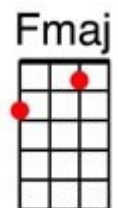

A Hard Days Night - Beatles

Intro: [G] single strum

It's been a [G] hard [C] day's [G] night
and I've been [F] working like a [G] dog
It's been a [G] hard [C] day's [G] night,
I should be [F] sleeping like a [G] log

So why I [C] love to come home
cause when I [D] get you alone
You know I'll [G] feel [C] o [G] kay

When I'm [Bm] home [Em] everything seems to be [Bm] right
When I'm [G] home [Em] feeling you holding me [C] tight [D] tight, yeh