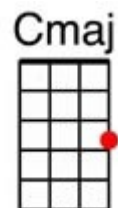

A Hard Days Night - Beatles

Intro: [G] single strum

It's been a [G] hard [C] day's [G] night
and I've been [F] working like a [G] dog
It's been a [G] hard [C] day's [G] night,
I should be [F] sleeping like a [G] log

But when I [C] get home to you,
I find the [D] thing that you do
Will make me [G] feel [C] all [G] right

You know I [G] work [C] all [G] day
to get you [F] money to buy you [G] things
And it's [G] worth it just to [C] hear you [G] say
you're gonna [F] give me every [G] thing

So why I [C] love to come home
cause when I [D] get you alone
You know I'll [G] feel [C] o [G] kay

When I'm [Bm] home [Em] everything seems to be [Bm] right
When I'm [G] home [Em] feeling you holding me [C] tight [D] tight, yeh

It's been a [G] hard [C] day's [G] night
and I've been [F] working like a [G] dog
It's been a [G] hard [C] day's [G] night,
I should be [F] sleeping like a [G] log

But when I [C] get home to you,
I find the [D] thing that you do
Will make me [G] feel [C] all [G] right

So why I [C] love to come home cause when I [D] get you alone
You know I'll [G] be [C] o [G] kay

When I'm [Bm] home [Em] everything seems to be [Bm] right
When I'm [G] home [Em] feeling you holding me [C] tight [D] tight, yeh

It's been a [G] hard [C] day's [G] night
and I've been [F] working like a [G] dog
It's been a [G] hard [C] day's [G] night,
I should be [F] sleeping like a [G] log

But when I [C] get home to you,
I find the [D] thing that you do
Will make me [G] feel [C] all [G] right
You know I [G] feel [C] all [G] right

You know I [G] feel... [C] all.... [G] right