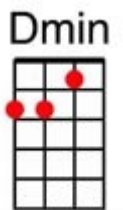

## George Gershwin

Intro:

Summer **[Am]** time... **[E7]** and the livin' is **[Am]** easy.  
Fish are **[Dm]** jumpin'... and the cotton is **[E7]** high. **[B7]** **[E7]**  
Your daddy's **[Am]** rich... and your **[E7]** mamma's good **[Am]** lookin',  
So **[C]** hush little **[Am]** baby, **[E7]** don't you **[Am]** cry.

**[Am]** One of these mornings, **[E7]**  
You're going to rise up **[Am]** singing.  
Then you'll **[Dm]** spread your wings,  
And you'll take to the **[E7]** sky **[B7]** **[E7]**  
But till **[Am]** that morning, **[E7]**

There's a' nothing can **[Am]** harm you,  
With **[C]** daddy and **[Am]** mamma **[E7]** Standing **[Am]** by.  
Summer **[Am]** time... **[E7]** and the livin' is **[Am]** easy.  
Fish are **[Dm]** jumpin'... and the cotton is **[E7]** high. **[B7]** **[E7]**  
Your daddy's **[Am]** rich... and your **[E7]** mamma's good **[Am]** lookin',  
So **[C]** hush little **[Am]** baby, **[E7]** don't you **[Am]** cry.