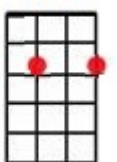

# Down at the Old Bull and Bush (1903)

Intro:

**[C]** Come, **[F]** come, **[C]** come and make eyes at me

**[G7]** Down at the Old Bull and Bush (da da da da da)

Come, come, drink some port wine with me

**[C6]** Down at the **[C]** Old Bull and **[G7]** Bush

**(Key Change)**

**[G]** Come, **[C]** come, **[G]** come and make eyes at me

**[D7]** Down at the Old Bull and Bush (da da da da da)

Come, come, drink some port wine with me

**[G6]** Down at the **[G]** Old Bull and **[D7]** Bush

**[G]** Hear the little **[C]** German Band (**[D7]** da da da da **[G]** da da da)

**[G]** Just let me **[C]** hold your hand **[G]** dear

Do, do, come and have a drink or two

**[C]** Down at the **[D7]** Old Bull and **[G]** Bush **[D7]** **[G]**

Cmaj

Fmaj

G7

C6

G6

Gmaj

D7