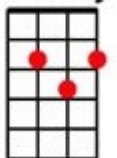

# Down at the Old Bull and Bush (1903)

Intro:

**[C]** Come, **[F]** come, **[C]** come and make eyes at me

**[G7]** Down at the Old Bull and Bush (da da da da da)

Come, come, drink some port wine with me

**[C6]** Down at the **[C]** Old Bull and **[G7]** Bush

**(Key Change)**

**[G]** Come, **[C]** come, **[G]** come and make eyes at me

**[D7]** Down at the Old Bull and Bush (da da da da da)

Come, come, drink some port wine with me

**[G6]** Down at the **[G]** Old Bull and **[D7]** Bush

**[G]** Hear the little **[C]** German Band (**[D7]** da da da da **[G]** da da da)

**[G]** Just let me **[C]** hold your hand **[G]** dear

Do, do, come and have a drink or two

**[C]** Down at the **[D7]** Old Bull and **[G]** Bush **[D7]** **[G]**

Cmaj

Fmaj

G7

C6

G6

Gmaj

D7