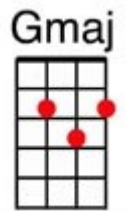

There's a Tavern in the Town

There **[G]** is a tavern in the town, (in the town)
And there my true love sits him **[D7]** down (sits him down)
And **[G]** drinks his wine „mid **[C]** laughter gay and free
But **[D7]** never, never thinks of **[G]** me

CHORUS

Fare thee **[D7]** well, for I must leave thee
Do not **[G]** let the parting grieve thee
And re **[D7]** member that the best of friends must **[G]** part **[C]** must **[G]** part
A **[G]** dieu, adieu, kind friends adieu (adieu, adieu)
I can no longer stay with **[D7]** you (stay with you)
I'll **[G]** hang my harp on a **[C]** weeping willow tree
And **[D7]** may the world go well with **[G]** thee

He **[G]** left me for a damsel dark (damsel dark)
Each Friday night they used to **[D7]** spark (used to spark)
And **[G]** now my lover, **[C]** once true to me
Takes **[D7]** that dark damsel on his **[G]** knee