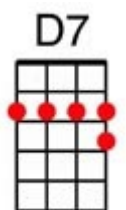

Oh, **[G]** dig my grave both wide and deep (wide and deep)
Put tombstones at my head and **[D7]** feet (head and feet)
And **[G]** on my breast **[C]** carve a turtle dove
To **[D7]** signify I died of **[G]** love