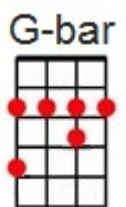

CHORUS

Fare thee **[D7]** well, for I must leave thee
Do not **[G]** let the parting grieve thee
And re **[D7]** member that the best of friends must **[G]** part **[C]** must **[G]** part
A **[G]** dieu, adieu, kind friends adieu (adieu, adieu)
I can no longer stay with **[D7]** you (stay with you)
I'll **[G]** hang my harp on a **[C]** weeping willow tree
And **[D7]** may the world go well with **[G]** thee