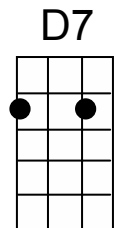

There's a Tavern in the Town

There **[G]** is a tavern in the town, (in the town)
And there my true love sits him **[D7]** down (sits him down)
And **[G]** drinks his wine „mid **[C]** laughter gay and free
But **[D7]** never, never thinks of **[G]** me

CHORUS

Fare thee **[D7]** well, for I must leave thee
Do not **[G]** let the parting grieve thee
And re **[D7]** member that the best of friends must **[G]** part **[C]** must **[G]** part
A **[G]** dieu, adieu, kind friends adieu (adieu, adieu)
I can no longer stay with **[D7]** you (stay with you)
I'll **[G]** hang my harp on a **[C]** weeping willow tree
And **[D7]** may the world go well with **[G]** thee

He **[G]** left me for a damsel dark (damsel dark)
Each Friday night they used to **[D7]** spark (used to spark)
And **[G]** now my lover, **[C]** once true to me
Takes **[D7]** that dark damsel on his **[G]** knee