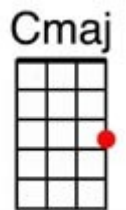

There's a Tavern in the Town

There **[G]** is a tavern in the town, (in the town)
And there my true love sits him **[D7]** down (sits him down)
And **[G]** drinks his wine „mid **[C]** laughter gay and free
But **[D7]** never, never thinks of **[G]** me

CHORUS

Fare thee **[D7]** well, for I must leave thee
Do not **[G]** let the parting grieve thee
And re **[D7]** member that the best of friends must **[G]** part **[C]** must **[G]** part
A **[G]** dieu, adieu, kind friends adieu (adieu, adieu)
I can no longer stay with **[D7]** you (stay with you)
I'll **[G]** hang my harp on a **[C]** weeping willow tree
And **[D7]** may the world go well with **[G]** thee

He **[G]** left me for a damsel dark (damsel dark)
Each Friday night they used to **[D7]** spark (used to spark)
And **[G]** now my lover, **[C]** once true to me
Takes **[D7]** that dark damsel on his **[G]** knee