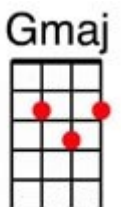

## Mistletoe & Wine - Cliff Richard

The **(F)** child is a king, the carollers sing,  
The **(Dm)** old has passed, there's a **(C)** new beginning.  
**(Bb)** Dreams of Santa, **(F)** dreams of snow,  
**(G)** Fingers numb, **(C)** faces a **(C7)** glow, it's...

**(F)** Christmas time, mistletoe and wine,  
Children singing **(C)** Christian rhyme.  
With logs on the fire and gifts on the tree,  
A time to re **(C7)** joice in the **(F)** good that we see.

A **(F)** time for living, a time for believing  
A **(Dm)** time for trusting **(C)** not deceiving  
**(Bb)** Love and laughter and **(F)** joy ever after,  
**(G)** Ours for the taking, just **(C)** follow the **(C7)** master, it's...

**(F)** Christmas time, mistletoe and wine,  
Children singing **(C)** Christian rhyme.  
With logs on the fire and gifts on the tree,  
A time to re **(C7)** joice in the **(F)** good that we see.

It's a **(F)** time for giving, a time for getting,  
A **(Dm)** time for forgiving and **(C)** for forgetting  
**(Bb)** Christmas is love **(F)** Christmas is peace  
**(G)** A time for hating and **(C)** fighting to **(C7)** cease. ( Hold for 4 beats)

**(F)** Christmas time, mistletoe and wine,  
Children singing **(C)** Christian rhyme.  
With logs on the fire and gifts on the tree,  
A time to re **(C7)** joice in the **(F)** good that we see.

**(F)** Christmas time, mistletoe and wine,  
Children singing **(C)** Christian rhyme.  
With logs on the fire and gifts on the tree,  
A time to re **(C7)** joice in the **(F)** good that we see. \\\