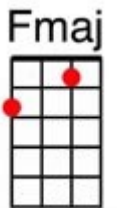

## Mistletoe & Wine - Cliff Richard

The **(F)** child is a king, the carollers sing,  
The **(Dm)** old has passed, there's a **(C)** new beginning.  
**(Bb)** Dreams of Santa, **(F)** dreams of snow,  
**(G)** Fingers numb, **(C)** faces a **(C7)** glow, it's...

**(F)** Christmas time, mistletoe and wine,  
Children singing **(C)** Christian rhyme.  
With logs on the fire and gifts on the tree,  
A time to re **(C7)** joice in the **(F)** good that we see.

A **(F)** time for living, a time for believing  
A **(Dm)** time for trusting **(C)** not deceiving  
**(Bb)** Love and laughter and **(F)** joy ever after,  
**(G)** Ours for the taking, just **(C)** follow the **(C7)** master, it's...

**(F)** Christmas time, mistletoe and wine,  
Children singing **(C)** Christian rhyme.  
With logs on the fire and gifts on the tree,  
A time to re **(C7)** joice in the **(F)** good that we see.

It's a **(F)** time for giving, a time for getting,  
A **(Dm)** time for forgiving and **(C)** for forgetting  
**(Bb)** Christmas is love **(F)** Christmas is peace  
**(G)** A time for hating and **(C)** fighting to **(C7)** cease. ( Hold for 4 beats)

**(F)** Christmas time, mistletoe and wine,  
Children singing **(C)** Christian rhyme.  
With logs on the fire and gifts on the tree,  
A time to re **(C7)** joice in the **(F)** good that we see.

**(F)** Christmas time, mistletoe and wine,  
Children singing **(C)** Christian rhyme.  
With logs on the fire and gifts on the tree,  
A time to re **(C7)** joice in the **(F)** good that we see. \\\