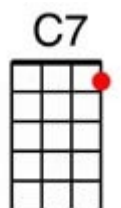

(F) Christmas time, mistletoe and wine,
Children singing **(C)** Christian rhyme.
With logs on the fire and gifts on the tree,
A time to re **(C7)** joice in the **(F)** good that we see. \\\