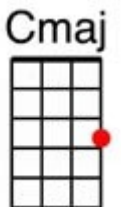

## Mistletoe & Wine - Cliff Richard

The **(F)** child is a king, the carollers sing,  
The **(Dm)** old has passed, there's a **(C)** new beginning.  
**(Bb)** Dreams of Santa, **(F)** dreams of snow,  
**(G)** Fingers numb, **(C)** faces a **(C7)** glow, it's...

**(F)** Christmas time, mistletoe and wine,  
Children singing **(C)** Christian rhyme.  
With logs on the fire and gifts on the tree,  
A time to re **(C7)** joice in the **(F)** good that we see.

A **(F)** time for living, a time for believing  
A **(Dm)** time for trusting **(C)** not deceiving  
**(Bb)** Love and laughter and **(F)** joy ever after,  
**(G)** Ours for the taking, just **(C)** follow the **(C7)** master, it's...