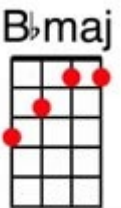

## Mistletoe & Wine - Cliff Richard

The **(F)** child is a king, the carollers sing,  
The **(Dm)** old has passed, there's a **(C)** new beginning.  
**(Bb)** Dreams of Santa, **(F)** dreams of snow,  
**(G)** Fingers numb, **(C)** faces a **(C7)** glow, it's...

**(F)** Christmas time, mistletoe and wine,  
Children singing **(C)** Christian rhyme.  
With logs on the fire and gifts on the tree,  
A time to re **(C7)** joice in the **(F)** good that we see.

A **(F)** time for living, a time for believing  
A **(Dm)** time for trusting **(C)** not deceiving  
**(Bb)** Love and laughter and **(F)** joy ever after,  
**(G)** Ours for the taking, just **(C)** follow the **(C7)** master, it's...

**(F)** Christmas time, mistletoe and wine,  
Children singing **(C)** Christian rhyme.  
With logs on the fire and gifts on the tree,  
A time to re **(C7)** joice in the **(F)** good that we see.

It's a **(F)** time for giving, a time for getting,  
A **(Dm)** time for forgiving and **(C)** for forgetting  
**(Bb)** Christmas is love **(F)** Christmas is peace  
**(G)** A time for hating and **(C)** fighting to **(C7)** cease. ( Hold for 4 beats)

**(F)** Christmas time, mistletoe and wine,  
Children singing **(C)** Christian rhyme.  
With logs on the fire and gifts on the tree,  
A time to re **(C7)** joice in the **(F)** good that we see.

**(F)** Christmas time, mistletoe and wine,  
Children singing **(C)** Christian rhyme.  
With logs on the fire and gifts on the tree,  
A time to re **(C7)** joice in the **(F)** good that we see. \\\