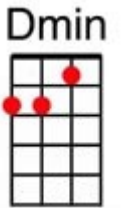

## Mistletoe & Wine - Cliff Richard

The **(F)** child is a king, the carollers sing,  
The **(Dm)** old has passed, there's a **(C)** new beginning.  
**(Bb)** Dreams of Santa, **(F)** dreams of snow,  
**(G)** Fingers numb, **(C)** faces a **(C7)** glow, it's...

**(F)** Christmas time, mistletoe and wine,  
Children singing **(C)** Christian rhyme.  
With logs on the fire and gifts on the tree,  
A time to re **(C7)** joice in the **(F)** good that we see.

A **(F)** time for living, a time for believing  
A **(Dm)** time for trusting **(C)** not deceiving  
**(Bb)** Love and laughter and **(F)** joy ever after,  
**(G)** Ours for the taking, just **(C)** follow the **(C7)** master, it's...

**(F)** Christmas time, mistletoe and wine,  
Children singing **(C)** Christian rhyme.  
With logs on the fire and gifts on the tree,  
A time to re **(C7)** joice in the **(F)** good that we see.

It's a **(F)** time for giving, a time for getting,  
A **(Dm)** time for forgiving and **(C)** for forgetting  
**(Bb)** Christmas is love **(F)** Christmas is peace  
**(G)** A time for hating and **(C)** fighting to **(C7)** cease. ( Hold for 4 beats)

**(F)** Christmas time, mistletoe and wine,  
Children singing **(C)** Christian rhyme.  
With logs on the fire and gifts on the tree,  
A time to re **(C7)** joice in the **(F)** good that we see.

**(F)** Christmas time, mistletoe and wine,  
Children singing **(C)** Christian rhyme.  
With logs on the fire and gifts on the tree,  
A time to re **(C7)** joice in the **(F)** good that we see. \\\