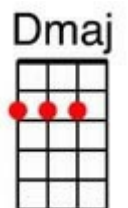

# MHUG

INTRO: Hel [G] lo Mary [D] Lou, goodbye [G] heart [C] [G]

Hel [G] lo Mary Lou, [C] goodbye heart,  
sweet [G] Mary Lou, I'm so in love with [D] you. I  
[G] knew, Mary Lou, [Em] we'd never part,  
so hel [G] lo, Mary [D] Lou, goodbye [G] heart [C] [G]

You [G] passed me by one sunny day,  
[C] flashed those big brown eyes my way  
And [G] oo I wanted you forever [D] more  
Now [G] I'm not one that gets around,  
I [C] swear my feet stuck to the ground  
And [G] though I never [D] did meet you be [G] fore ... I said..

Hel [G] lo Mary Lou, [C] goodbye heart,  
sweet [G] Mary Lou, I'm so in love with [D] you. I  
[G] knew, Mary Lou, [Em] we'd never part,  
so hel [G] lo, Mary [D] Lou, goodbye [G] heart [C] [G]

I [G] saw your lips I heard your voice,  
be [C] lieve me I just had no choice  
Wild [G] horses couldn't make me stay a [D] way I  
[G] thought about a moonlit night,  
my [C] arms around you good an' tight  
That's [G] all I had to [D] see for me to [G] say ..... I said....

Hel [G] lo Mary Lou, [C] goodbye heart,  
sweet [G] Mary Lou, I'm so in love with [D] you. I  
[G] knew, Mary Lou, [Em] we'd never part,  
so hel [G] lo, Mary [D] Lou, goodbye [G] heart [C] [G]

Hel [G] lo Mary Lou, [C] goodbye heart,  
sweet [G] Mary Lou, I'm so in love with [D] you. I  
[G] knew, Mary Lou, [Em] we'd never part,  
so hel [G] lo, Mary [D] Lou, goodbye [G] heart...I said  
so hel [G] lo, Mary [D] Lou, goodbye [G] heart...I said (slower)