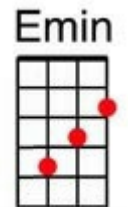

# MHUG

INTRO: Hel [G] lo Mary [D] Lou, goodbye [G] heart [C] [G]

Hel [G] lo Mary Lou, [C] goodbye heart,  
sweet [G] Mary Lou, I'm so in love with [D] you. I  
[G] knew, Mary Lou, [Em] we'd never part,  
so hel [G] lo, Mary [D] Lou, goodbye [G] heart [C] [G]

You [G] passed me by one sunny day,  
[C] flashed those big brown eyes my way  
And [G] oo I wanted you forever [D] more  
Now [G] I'm not one that gets around,  
I [C] swear my feet stuck to the ground  
And [G] though I never [D] did meet you be [G] fore ... I said..

Hel [G] lo Mary Lou, [C] goodbye heart,  
sweet [G] Mary Lou, I'm so in love with [D] you. I  
[G] knew, Mary Lou, [Em] we'd never part,  
so hel [G] lo, Mary [D] Lou, goodbye [G] heart [C] [G]

I [G] saw your lips I heard your voice,  
be [C] lieve me I just had no choice  
Wild [G] horses couldn't make me stay a [D] way I  
[G] thought about a moonlit night,  
my [C] arms around you good an' tight  
That's [G] all I had to [D] see for me to [G] say ..... I said....