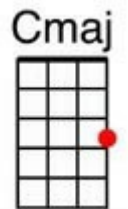

# MHUG

INTRO: Hel [G] lo Mary [D] Lou, goodbye [G] heart [C] [G]

Hel [G] lo Mary Lou, [C] goodbye heart,  
sweet [G] Mary Lou, I'm so in love with [D] you. I  
[G] knew, Mary Lou, [Em] we'd never part,  
so hel [G] lo, Mary [D] Lou, goodbye [G] heart [C] [G]

You [G] passed me by one sunny day,  
[C] flashed those big brown eyes my way  
And [G] oo I wanted you forever [D] more  
Now [G] I'm not one that gets around,  
I [C] swear my feet stuck to the ground  
And [G] though I never [D] did meet you be [G] fore ... I said..