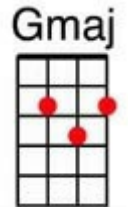

# MHUG

INTRO: Hel [G] lo Mary [D] Lou, goodbye [G] heart [C] [G]

Hel [G] lo Mary Lou, [C] goodbye heart,  
sweet [G] Mary Lou, I'm so in love with [D] you. I  
[G] knew, Mary Lou, [Em] we'd never part,  
so hel [G] lo, Mary [D] Lou, goodbye [G] heart [C] [G]

You [G] passed me by one sunny day,  
[C] flashed those big brown eyes my way  
And [G] oo I wanted you forever [D] more  
Now [G] I'm not one that gets around,  
I [C] swear my feet stuck to the ground  
And [G] though I never [D] did meet you be [G] fore ... I said..

Hel [G] lo Mary Lou, [C] goodbye heart,  
sweet [G] Mary Lou, I'm so in love with [D] you. I  
[G] knew, Mary Lou, [Em] we'd never part,  
so hel [G] lo, Mary [D] Lou, goodbye [G] heart [C] [G]

I [G] saw your lips I heard your voice,  
be [C] lieve me I just had no choice  
Wild [G] horses couldn't make me stay a [D] way I  
[G] thought about a moonlit night,  
my [C] arms around you good an' tight  
That's [G] all I had to [D] see for me to [G] say ..... I said....

Hel [G] lo Mary Lou, [C] goodbye heart,  
sweet [G] Mary Lou, I'm so in love with [D] you. I  
[G] knew, Mary Lou, [Em] we'd never part,  
so hel [G] lo, Mary [D] Lou, goodbye [G] heart [C] [G]

Hel [G] lo Mary Lou, [C] goodbye heart,  
sweet [G] Mary Lou, I'm so in love with [D] you. I  
[G] knew, Mary Lou, [Em] we'd never part,  
so hel [G] lo, Mary [D] Lou, goodbye [G] heart...I said  
so hel [G] lo, Mary [D] Lou, goodbye [G] heart...I said (slower)